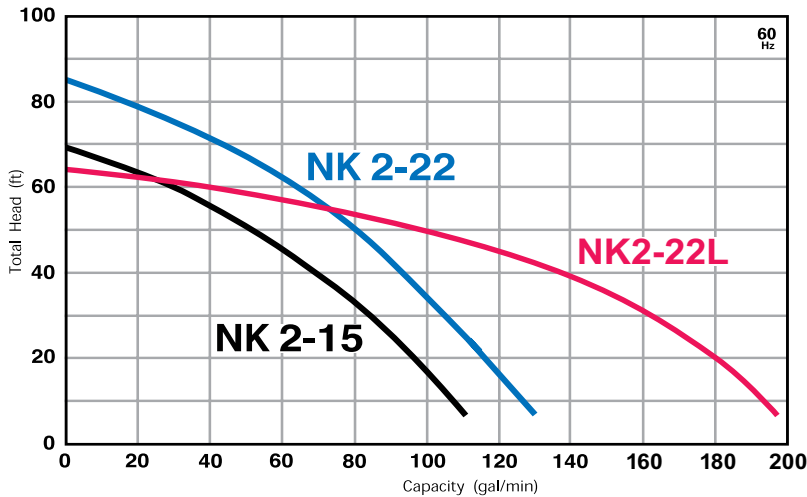

NK HEAVY DUTY, HIGH HEAD PUMP

Heavy duty, high head pumps capable of handling abrasive materials with minimal wear.

NK2-15/2-22/2-22L Features

- Terminal board for voltage reconnect allows for change from 110V to 220V (NK2-15 only).
- **NK2-15/2-22:** Semi Vortex Impeller and Synthetic Rubber Wear Plates for maximum durability and maintaining pump performance.
  NK2-22L: Semi-Open Impeller.
- Double Inside Mechanical Seal With SiC faces provides the longest operational life.
- Oil Lifter provides lubrication of the seal faces. (Patent Pending)
- V-Ring Seal design protects mechanical seal from abrasive particles.

Optional Accessories

- TS-303 Float Switch for automatic operation (220V only).
- Sand kit to suspend solids and prevent clogging.
- 2-inch NPT coupling available.

Certified by Intertek Testing Services to UL and CSA standards for submersible construction pumps.

Model	Discharge Bore (inches)	Pump Weight (lbs.)	Cable Length (ft.)	Dimensions (inches)		Continuous Running Water Level (inches)
				Diameter	Height	
NK2-15	3	63.5	32	9 7/16	24 1/2	3 1/4
NK2-22	3	64	32	9 7/16	24 1/2	3 1/4
NK2-22L	3	88	32	9 1/4	26 1/2	4 3/4